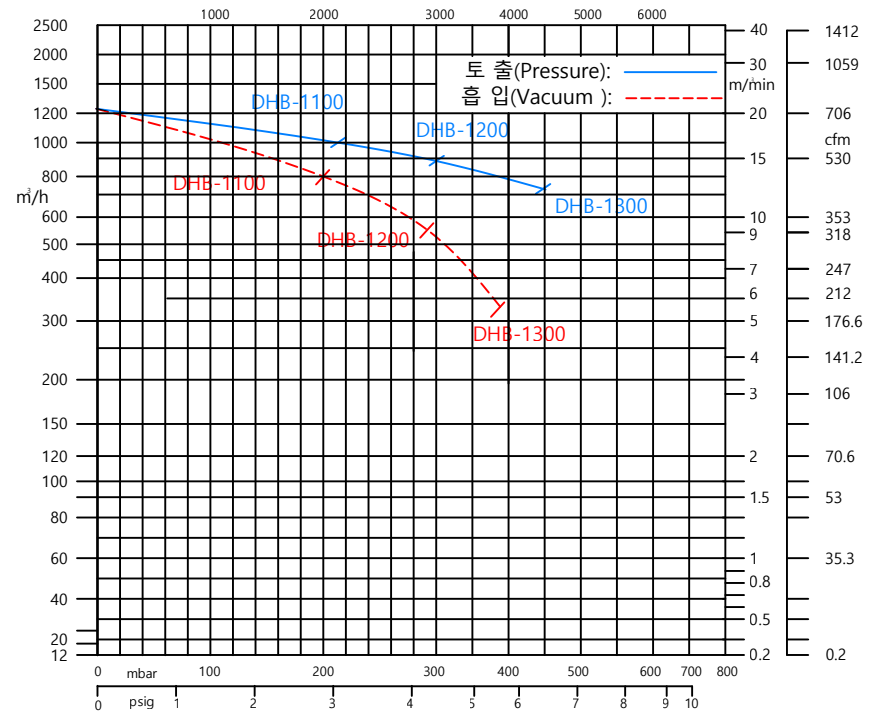

50Hz

60Hz

CUSTOMER					
MANUFACTURE		 (주)대하엔지 DAEHA ENG Co., Ltd.			
TITLE RING BLOWER(Reg.Blower) DHB-1100,1200,1300 CURVES					
CONTRACT DWG NO.					
SCALE	PROJECT NO.	DRAWING NUMBER	MF-NO	TYPE	REV
					1