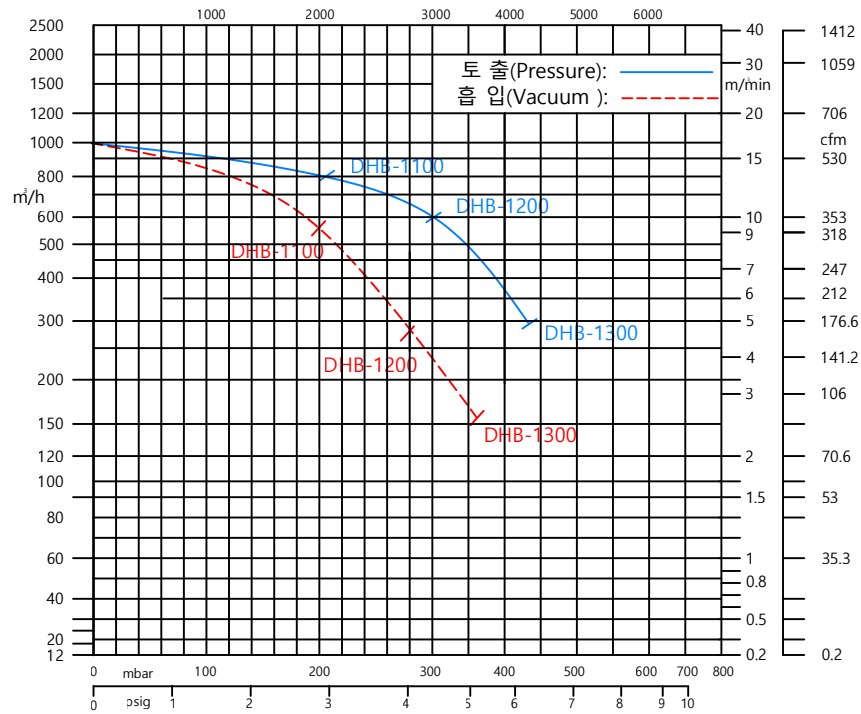

50Hz

60Hz

CUSTOMER					
MANUFACTURE		 (주)대하엔지 DAEHA ENG Co., Ltd.			
TITLE RING BLOWER(Reg.Blower) DHB-1100,1200,1300 CURVES					
CONTRACT DWG NO.					
SCALE	PROJECT NO.	DRAWING NUMBER	MF-NO	TYPE	REV
					1