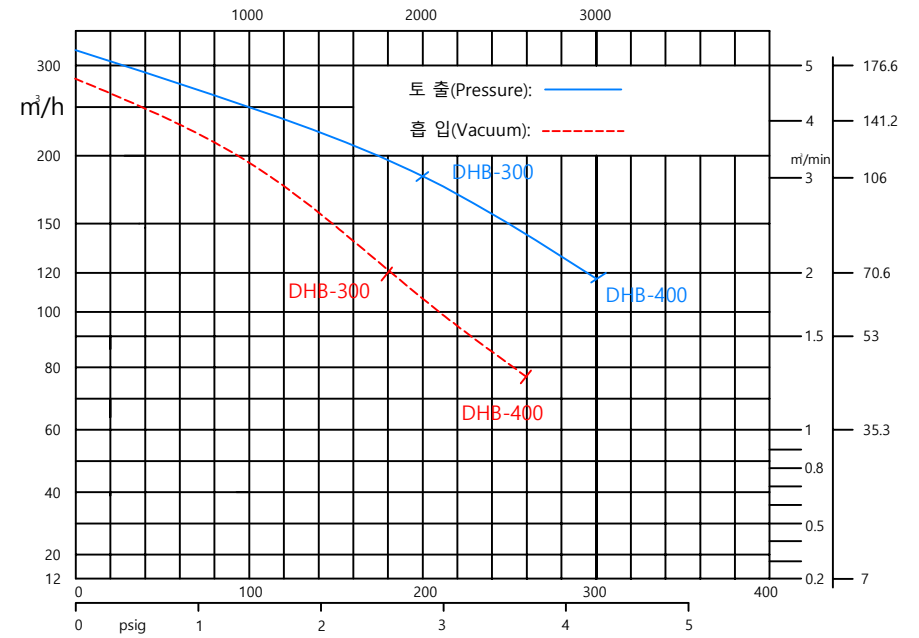

50HZ

60HZ

CUSTOMER					
MANUFACTURE					
 (주)대하이엔지 DAEHA ENG Co., Ltd.					
TITLE RING BLOWER(Reg.Blower) DHB-300, 400 CURVES					
CONTRACT DWG NO.					
SCALE	PROJECT NO.	DRAWING NUMBER	MF-NO	TYPE	REV