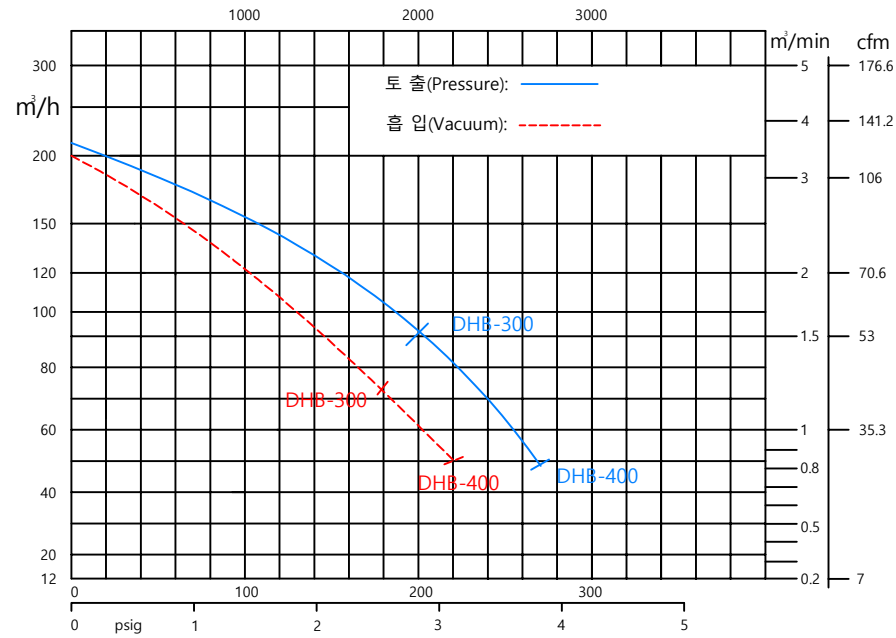

50HZ

60HZ

CUSTOMER					
MANUFACTURE					
 (주)대하이엔지 DAEHA ENG Co., Ltd.					
TITLE RING BLOWER(Reg.Blower) DHB-300, 400 CURVES					
CONTRACT DWG NO.					
SCALE	PROJECT NO.	DRAWING NUMBER	MF-NO	TYPE	REV