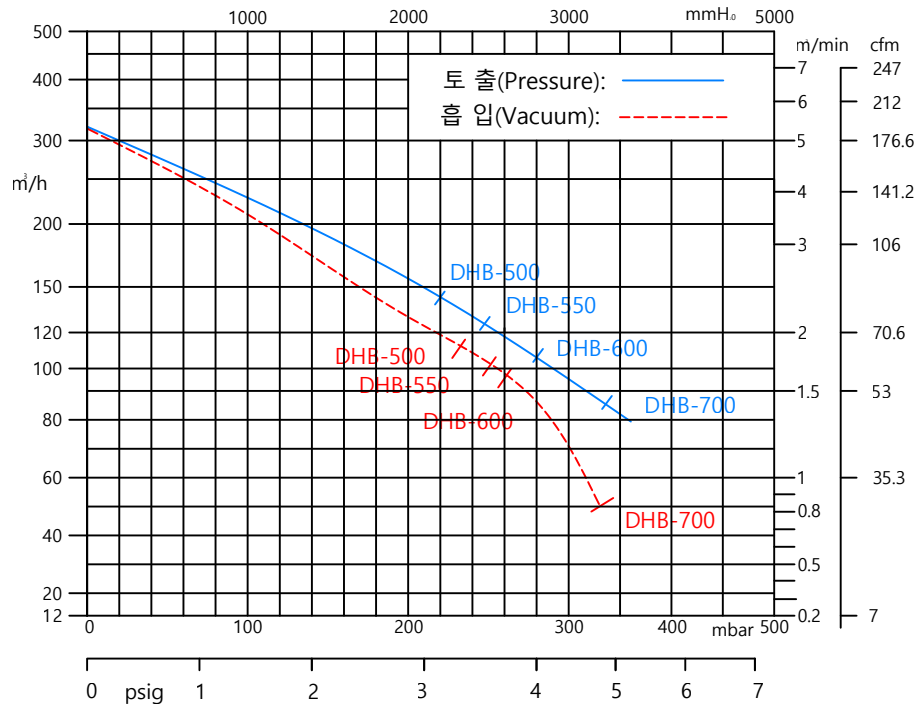

50HZ

60HZ

CUSTOMER					
MANUFACTURE		(주)대하이엔지 DAEHA ENG Co., Ltd.			
TITLE		RING BLOWER(Reg. Blower) DHB-500,550,600,700 CURVES			
CONTRACT DWG NO.					
SCALE	PROJECT NO.	DRAWING NUMBER	MF-NO	TYPE	REV