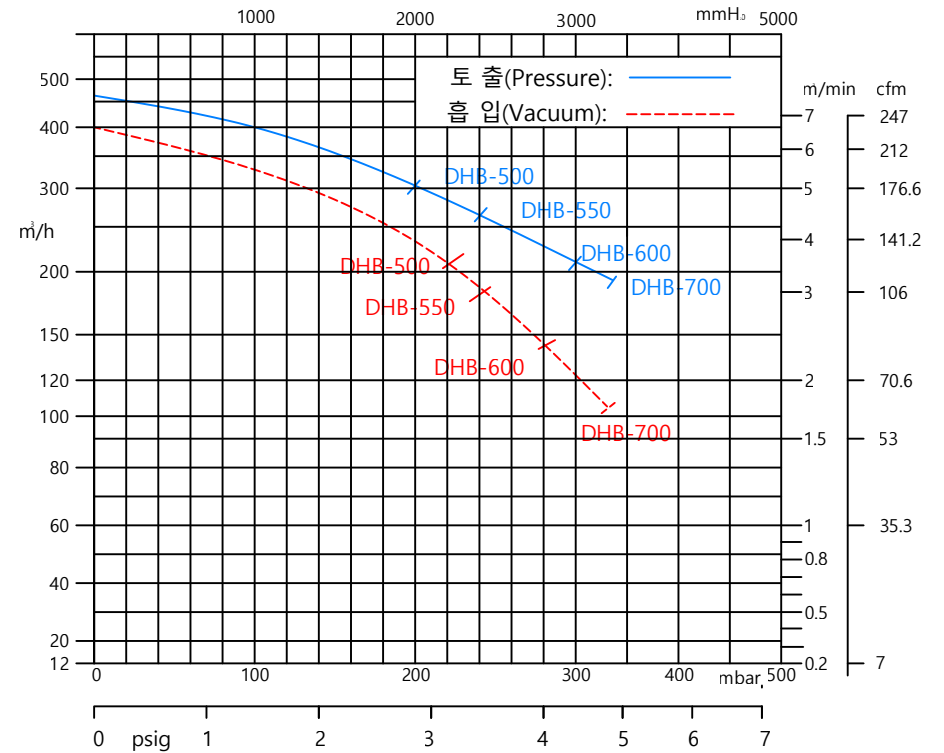

50HZ

60HZ

CUSTOMER					
MANUFACTURE		(주)대하이엔지 DAEHA ENG Co., Ltd.			
TITLE		RING BLOWER(Reg. Blower) DHB-500,550,600,700 CURVES			
CONTRACT DWG NO.					
SCALE	PROJECT NO.	DRAWING NUMBER	MF-NO	TYPE	REV