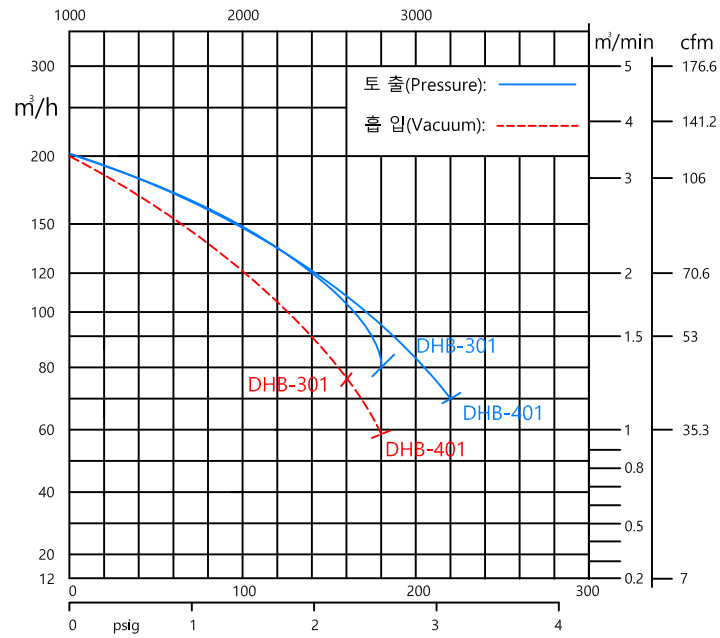

50HZ

60HZ

CUSTOMER						
MANUFACTURE (주)대하이엔지 DAEHA ENG Co., Ltd.						
TITLE RING BLOWER(Reg. Blower) DHB-301, 401 CURVES						
CONTRACT DWG NO.						
SCALE	PROJECT NO.	DRAWING NUMBER	MF-NO	TYPE	REV	