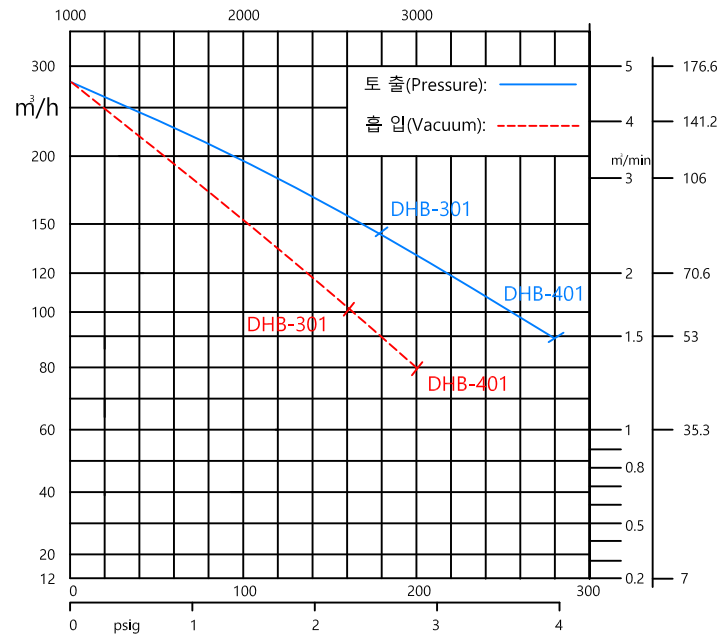

50HZ

60HZ

CUSTOMER						
MANUFACTURE (주)대하이엔지 DAEHA ENG Co., Ltd.						
TITLE RING BLOWER(Reg. Blower) DHB-301, 401 CURVES						
CONTRACT DWG NO.						
SCALE	PROJECT NO.	DRAWING NUMBER	MF-NO	TYPE	REV	