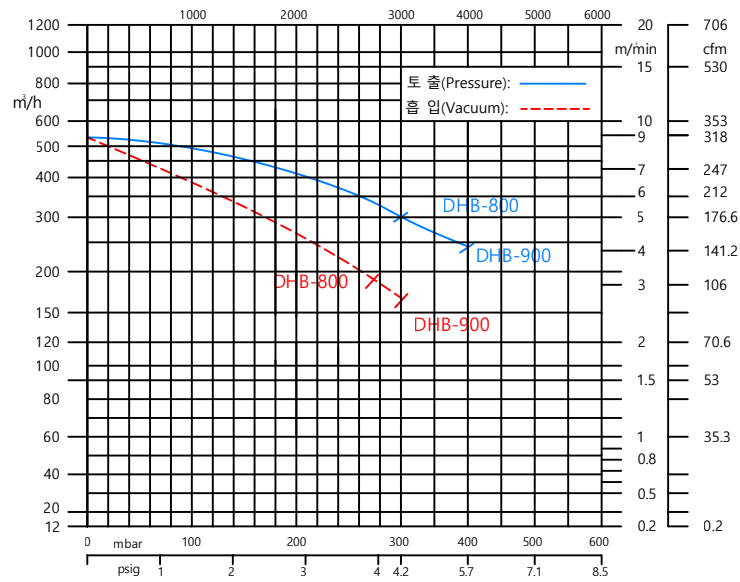

50HZ

60HZ

CUSTOMER					
MANUFACTURE		 (주)대하이엔지 DAEHA ENG Co., Ltd.			
TITLE		RING BLOWER(Reg.Blower) DHB-800,900 CURVES			
CONTRACT DWG NO.					
SCALE	PROJECT NO.	DRAWING NUMBER	MF-NO	TYPE	REV
					1