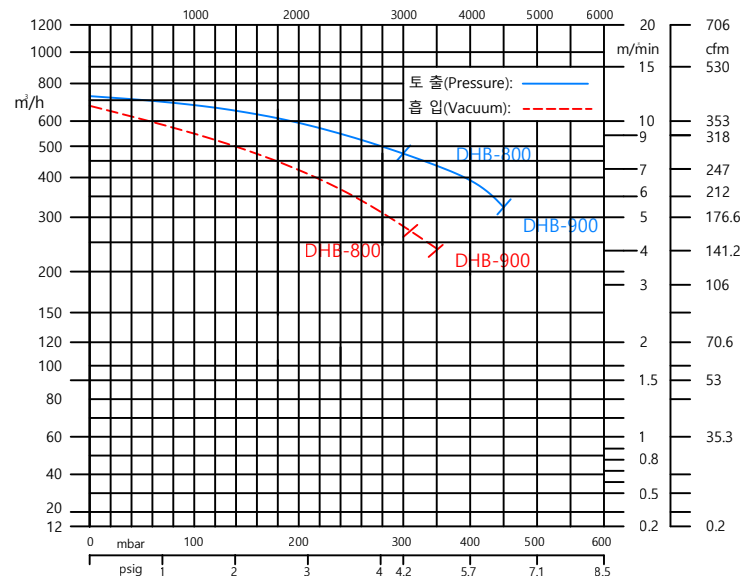

50HZ

60HZ

CUSTOMER					
MANUFACTURE		 (주)대하이엔지 DAEHA ENG Co., Ltd.			
TITLE		RING BLOWER(Reg.Blower) DHB-800,900 CURVES			
CONTRACT DWG NO.					
SCALE	PROJECT NO.	DRAWING NUMBER	MF-NO	TYPE	REV
					1